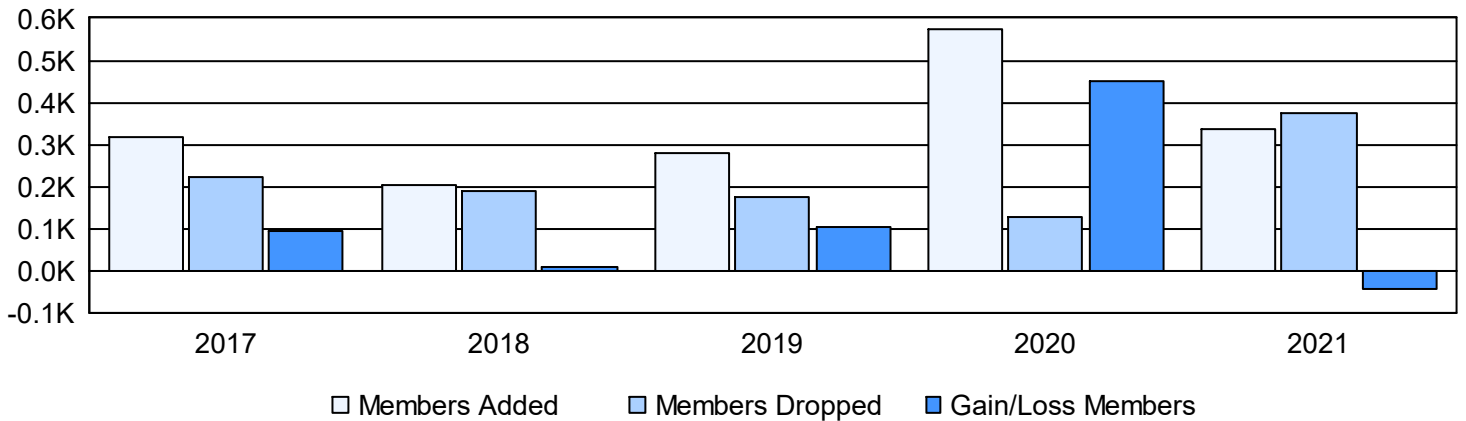

Year	New Clubs	Dropped Clubs	Gain/ Loss Clubs	New Members	Charter Members	Reinstate Members	Transfer Members	Total Member Added	Total Members Dropped	Gain/ Loss Members
2016-2017	3	4	-1	241	68	7	0	316	222	94
2017-2018	1	0	1	162	25	13	1	201	191	10
2018-2019	4	2	2	180	96	3	0	279	175	104
2019-2020	7	0	7	336	221	17	1	575	125	450
2020-2021	6	0	6	165	162	7	0	334	376	-42
Average	4	1	3	217	114	9	0	341	218	123

Clubs

Members