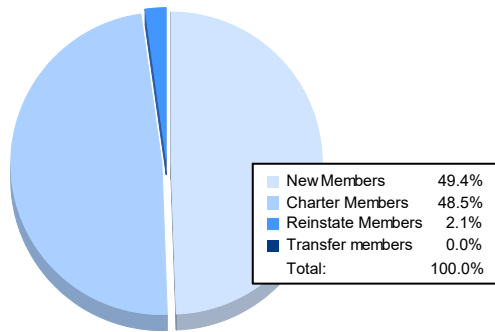

Membership Composition June 2021 Cumulative