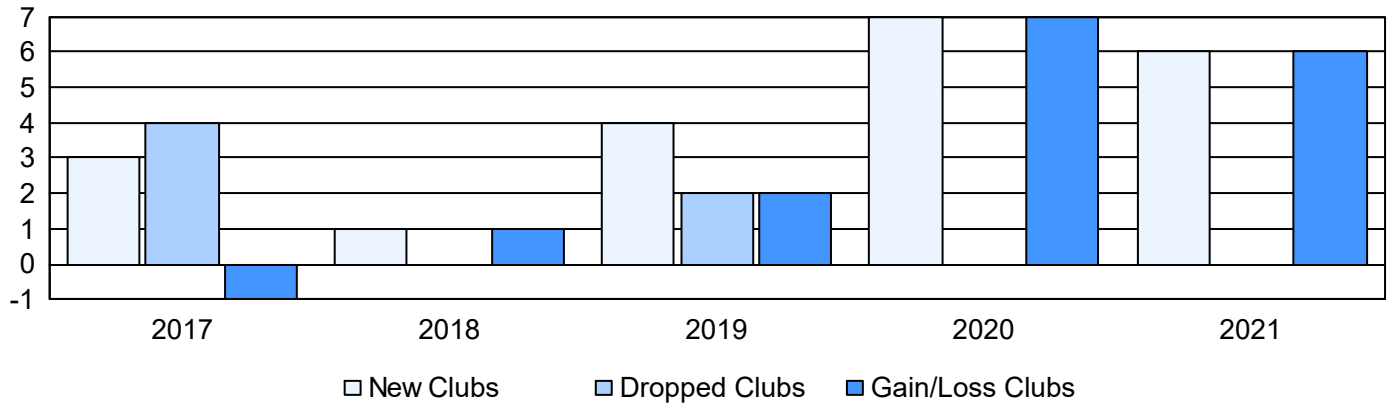

Year	New Clubs	Dropped Clubs	Gain/ Loss Clubs	New Members	Charter Members	Reinstate Members	Transfer Members	Total Member Added	Total Members Dropped	Gain/ Loss Members
2016-2017	3	4	-1	241	68	7	0	316	222	94
2017-2018	1	0	1	162	25	13	1	201	191	10
2018-2019	4	2	2	180	96	3	0	279	175	104
2019-2020	7	0	7	336	221	17	1	575	125	450
2020-2021	6	0	6	165	162	7	0	334	376	-42
<b>Average</b>	<b>4</b>	<b>1</b>	<b>3</b>	<b>217</b>	<b>114</b>	<b>9</b>	<b>0</b>	<b>341</b>	<b>218</b>	<b>123</b>

### Clubs